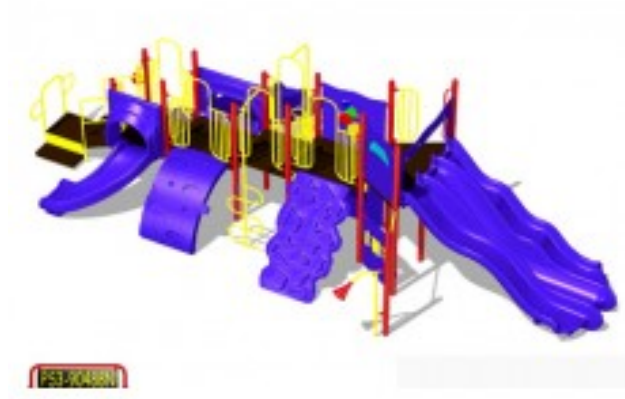

Adventure Playground Equipment Model PS3-90488

<https://www.dunriteplaygrounds.com/store2/963-PS3-90488-Adventure-Playground-Equipment-Model-PS3-90488>

Product Image

Description

Adventure Play Series Model PS3-90488

This model has color options! Visit our [COLORS](#) page for information.