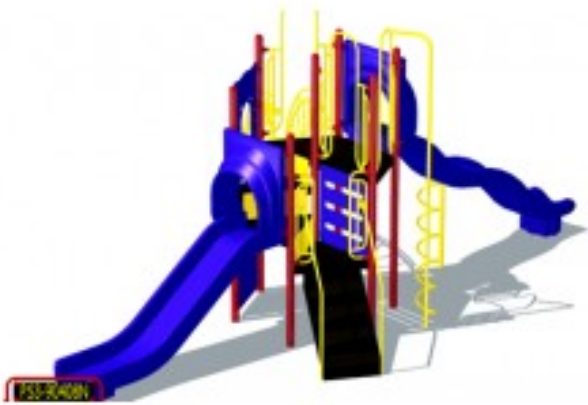

Adventure Playground Equipment Model PS3-90408

<https://www.dunriteplaygrounds.com/store2/923-PS3-90408-Adventure-Playground-Equipment-Model-PS3-90408>

Product Image

Description

Adventure Play Series Model PS3-90408

DOWNLOAD an
Overview 2D
drawing of this
model.

View color
options for this
model

COLORS