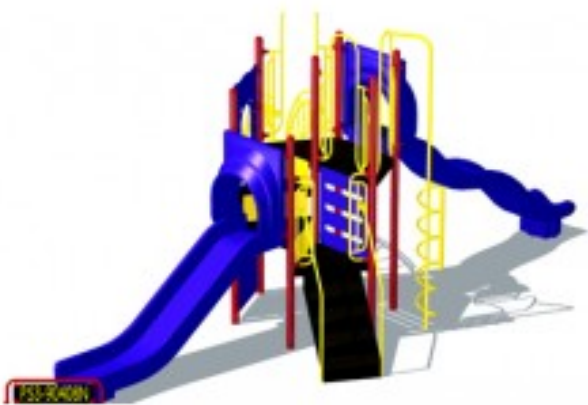

# Adventure Playground Equipment Model PS3-90408

<https://www.dunriteplaygrounds.com/store2/923-PS3-90408-Adventure-Playground-Equipment-Model-PS3-90408>

## Product Image

---

## Description

---

Adventure Play Series Model PS3-90408

**DOWNLOAD** an  
**Overview 2D**  
drawing of this  
model.

**View color**  
options for this  
model

**COLORS**