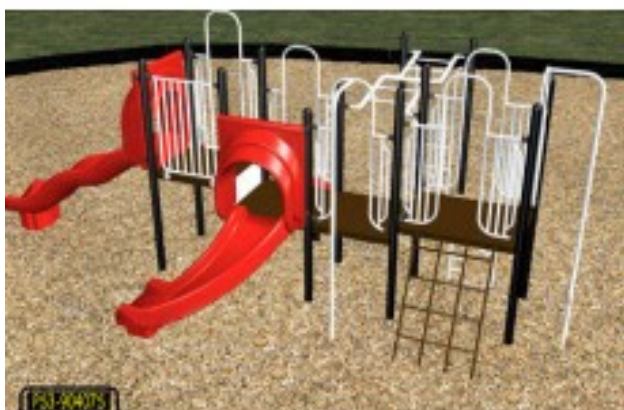

Adventure Playground Equipment Model PS3-90407

<https://www.dunriteplaygrounds.com/store2/922-PS3-90407-Adventure-Playground-Equipment-Model-PS3-90407>

Product Image

Description

Adventure Play Series Model PS3-90407

This model has color options! Visit our [COLORS](#) page for information.