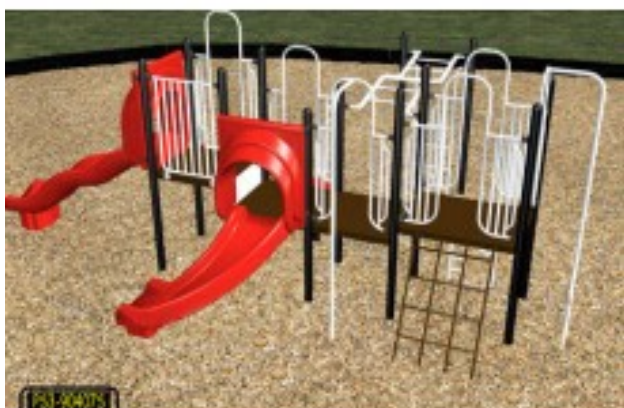

Adventure Playground Equipment Model PS3-90407

<https://www.dunriteplaygrounds.com/store2/922-PS3-90407-Adventure-Playground-Equipment-Model-PS3-90407>

Product Image

Description

Adventure Play Series Model PS3-90407

This model has color options! Visit our [COLORS](#) page for information.