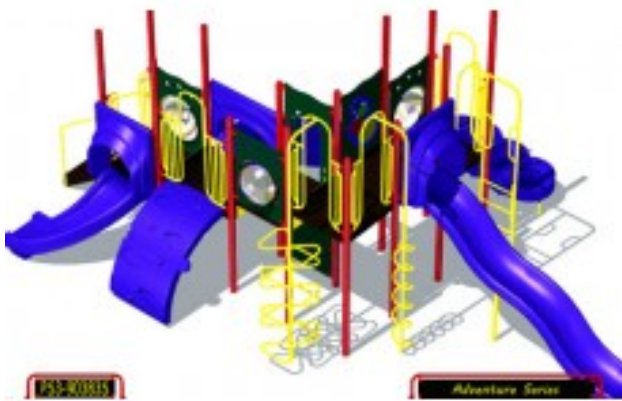

Adventure Playground Equipment Model PS3-90383

<https://www.dunriteplaygrounds.com/store2/905-PS3-90383-Adventure-Playground-Equipment-Model-PS3-90383>

Product Image

Description

Adventure Play Series Model PS3-90383

This model has color options! Visit our [COLORS](#) page for information.