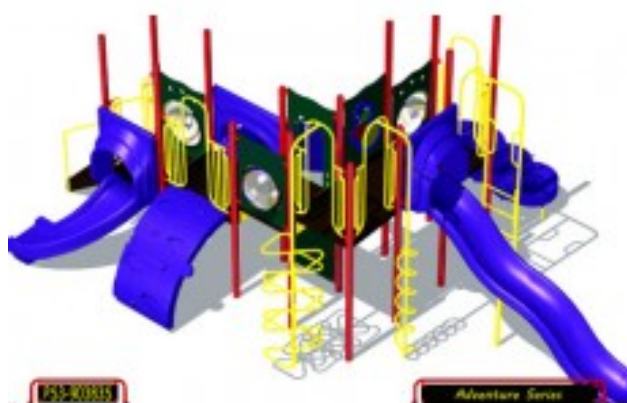

Adventure Playground Equipment Model PS3-90383

<https://www.dunriteplaygrounds.com/store2/905-PS3-90383-Adventure-Playground-Equipment-Model-PS3-90383>

Product Image

Description

Adventure Play Series Model PS3-90383

This model has color options! Visit our [COLORS](#) page for information.