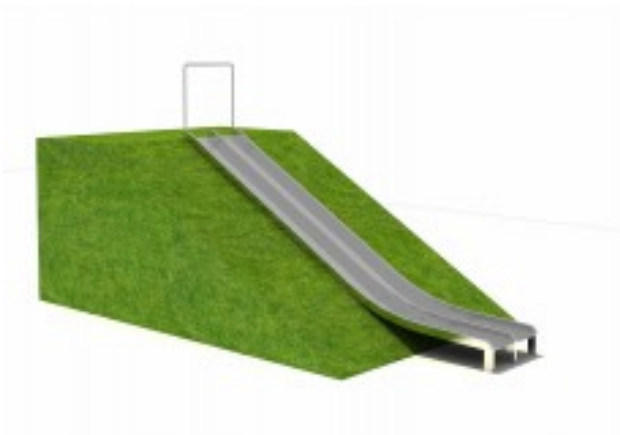

8 Foot Deck Double Bedway Stainless Steel Slide DS416-SS

<https://www.dunriteplaygrounds.com/store2/8-Foot-Deck-Double-Bedway-Stainless-Steel-Slide-DS416-SS>

Product Image

Description

8 Foot Deck Double Bedway Stainless Steel Slide DS416-SS