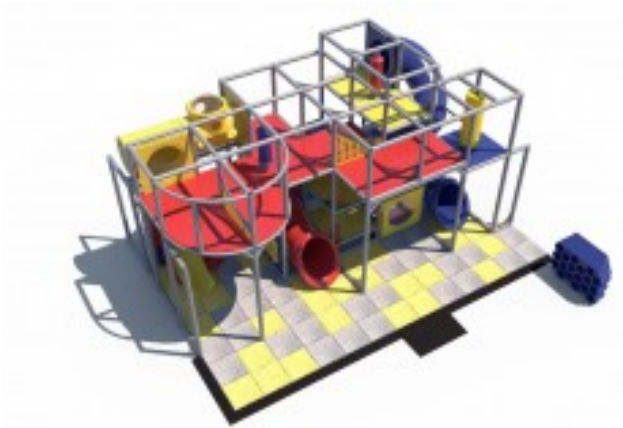

IP23141 Indoor Playground **\$99,298.00**

<https://www.dunriteplaygrounds.com/store2/IP23141-Indoor-Playground>

Product Image

Description

IP23141

Age Group 2-5, 5-12 or 2-12

Child Capacity:30

Structure Dimensions

20'-8" L x 26'-8" W x 13'-10" H

Safety Surfacing (not included in product pricing)

65 Tiles, 8 Straight Ramp(s), 1 ADA Ramp, 1 Corner Ramp(s), 2 Glue

Safety Surfacing, Safety Floor Pads, Additional Security Fencing (if required), Sign Packages, Installation, Freight, Taxes, Duty or Brokerage (if applicable) are not included in product pricing.