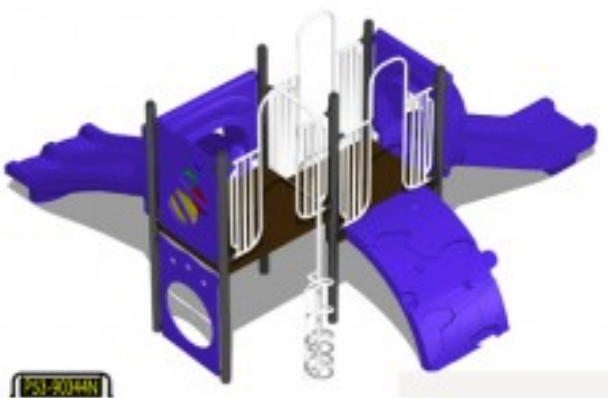

Adventure Playground Equipment Model PS3-90344

<https://www.dunriteplaygrounds.com/store2/882-PS3-90344-Adventure-Playground-Equipment-Model-PS3-90344>

Product Image

Description

Adventure Play Series Model PS3-90344

This model has color options! Visit our [COLORS](#) page for information.