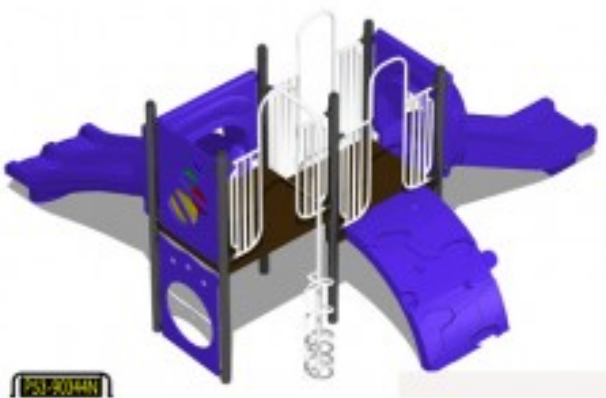

Adventure Playground Equipment Model PS3-90344

<https://www.dunriteplaygrounds.com/store2/882-PS3-90344-Adventure-Playground-Equipment-Model-PS3-90344>

Product Image

Description

Adventure Play Series Model PS3-90344

This model has color options! Visit our [COLORS](#) page for information.