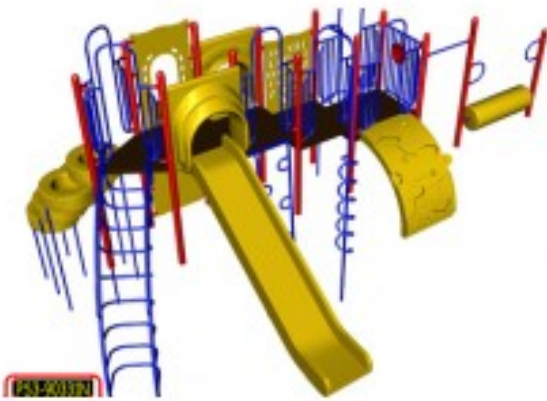

# Adventure Playground Equipment Model PS3-90331

<https://www.dunriteplaygrounds.com/store2/872-PS3-90331-Adventure-Playground-Equipment-Model-PS3-90331>

## Product Image

---

## Description

---

Adventure Play Series Model PS3-90331

This model has color options! Visit our [COLORS](#) page for information.