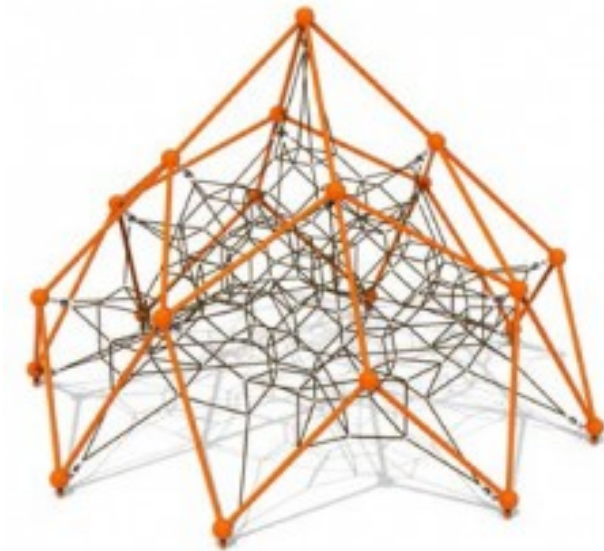

# 15 foot Ascend Peak Max \$25,894.00

<https://www.dunriteplaygrounds.com/store2/86816-15-foot-Ascend-Peak-Max>

## Product Image

---

## Description

---

15 foot Ascend Peak Max