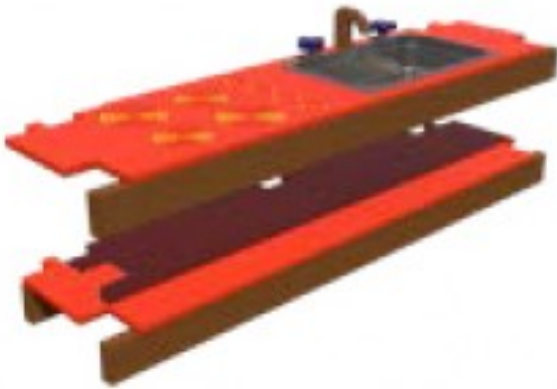

Sink Stove Combo Polytone Playhouse

\$849.00

<https://www.dunriteplaygrounds.com/store2/86694-Sink-Stove-Combo-Polytone-Playhouse>

Product Image

Description

Sink Stove Combo Polytone Playhouse