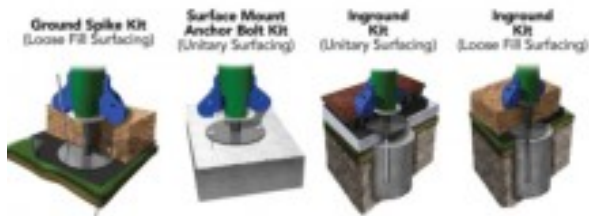

Discovery Range Inground Kit Unitary Surfacing \$597.00

<https://www.dunriteplaygrounds.com/store2/86538-Discovery-Range-Inground-Kit-Unitary-Surfacing>

Product Image

Description

Discovery Range Inground Kit Unitary Surfacing