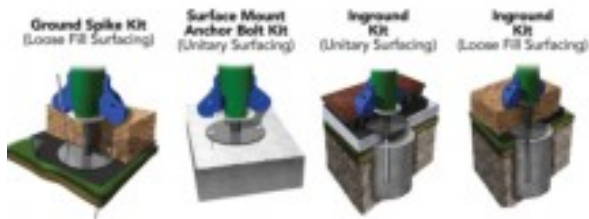

# Discovery Range Inground Kit Loose Fill Surfacing \$597.00

<https://www.dunriteplaygrounds.com/store2/86537-Discovery-Range-Inground-Kit-Loose-Fill-Surfacing>

## Description

---

Discovery Range Inground Kit Loose Fill Surfacing