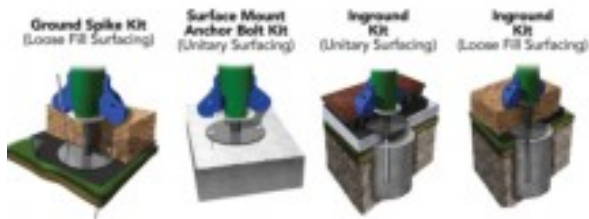

Discovery Mountain Inground Kit Unitary Surfacing \$472.00

<https://www.dunriteplaygrounds.com/store2/86536-Discovery-Mountain-Inground-Kit-Unitary-Surfacing>

Product Image

Description

Discovery Mountain Inground Kit Unitary Surfacing