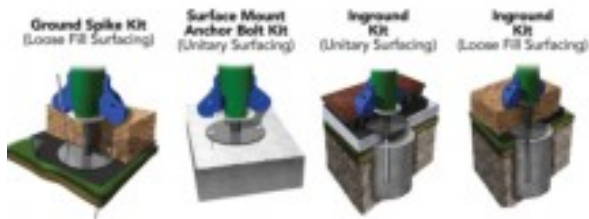

Discovery Mountain Inground Kit Loose Fill Surfacing \$472.00

<https://www.dunriteplaygrounds.com/store2/86535-Discovery-Mountain-Inground-Kit-Loose-Fill-Surfacing>

Product Image

Description

Discovery Mountain Inground Kit Loose Fill Surfacing