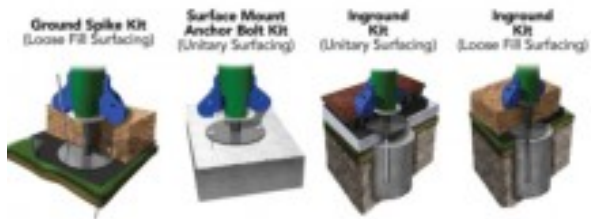

Discovery Ridge Inground Kit Unitary Surfacing \$369.00

<https://www.dunriteplaygrounds.com/store2/86534-Discovery-Ridge-Inground-Kit-Unitary-Surfacing>

Product Image

Description

Discovery Ridge Inground Kit Unitary Surfacing