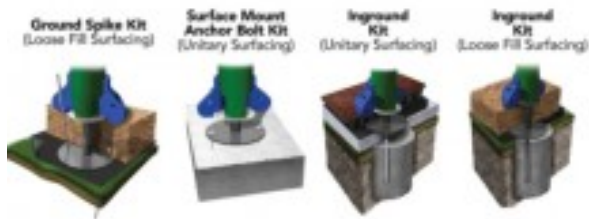

Discovery Ridge Inground Kit Loose Fill Surfacing \$369.00

<https://www.dunriteplaygrounds.com/store2/86533-Discovery-Ridge-Inground-Kit-Loose-Fill-Surfacing>

Product Image

Description

Discovery Ridge Inground Kit Loose Fill Surfacing