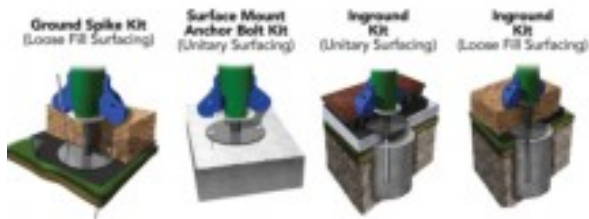

Discovery Hilltop Inground Kit Loose Fill Surfacing \$228.00

<https://www.dunriteplaygrounds.com/store2/86531-Discovery-Hilltop-Inground-Kit-Loose-Fill-Surfacing>

Product Image

Description

Discovery Hilltop Inground Kit Loose Fill Surfacing