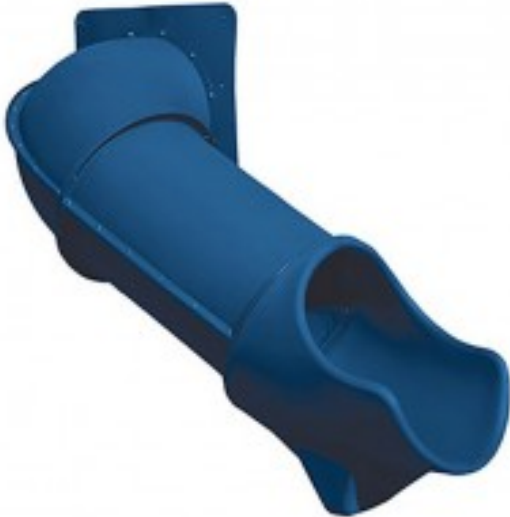

Sidewinder Slide 3 Foot Deck **\$1,380.00**

<https://www.dunriteplaygrounds.com/store2/Turning-Tube-Slide-3-Foot-Deck>

Product Image

Description

Tube Slide for a 3 foot deck height elevation, with a 90 degree turn.

26" diameter tube size.

Entrance Panel dimension 36.25 x 36.25

Slide projects outward from deck approximately 40".

Left to right measurement, from outside of panel to end of slide is 101.22".

OPTIONAL: Straight section and the elbow (top sections only) may be changed to a CLEAR window top! (Additional)

FOR RESIDENTIAL USE ONLY, such as attached to a backyard playset. This slide is not designed to meet IBC requirements for public venue use.

Slides must be installed over impact attenuating safety surfacing. Depending on your specific installation needs, there may be a variety of materials and methods of surfacing available. Please see CPSC Publication 324 or CZ614 (Can-Spec) for information and guidelines. Customer is responsible to ensure safety guidelines are followed, including necessary perimeter or safety zone areas required.