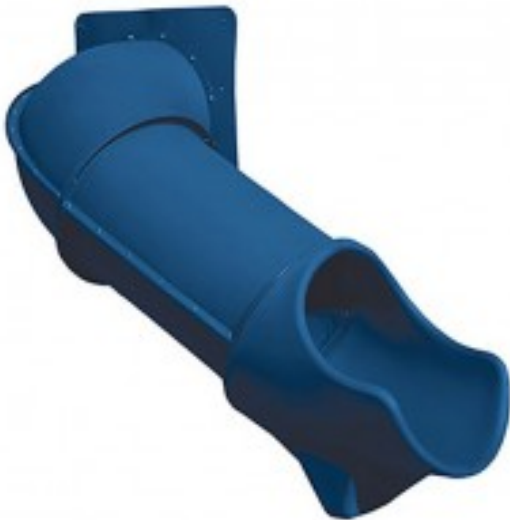

Sidewinder Slide 3 Foot Deck **\$1,100.00**

<https://www.dunriteplaygrounds.com/store2/Turning-Tube-Slide-3-Foot-Deck>

Product Image

Description

Tube Slide for a 3 foot deck height elevation, with a 90 degree turn.

26" diameter tube size.

Entrance Panel dimension 36.25 x 36.25

Slide projects outward from deck approximately 40".

Left to right measurement, from outside of panel to end of slide is 101.22".

OPTIONAL: Straight section and the elbow (top sections only) may be changed to a CLEAR window top! (Additional)

FOR RESIDENTIAL USE ONLY, such as attached to a backyard playset. This slide is not designed to meet IBC requirements for public venue use.

Slides must be installed over impact attenuating safety surfacing. Depending on your specific installation needs, there may be a variety of materials and methods of surfacing available.