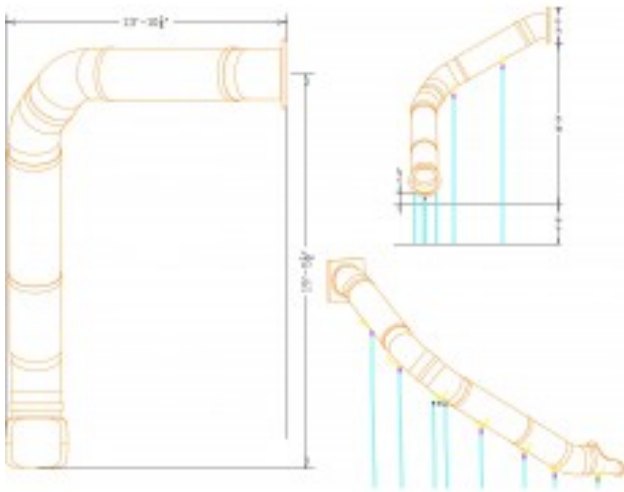

# 30 Inch Diameter 16 foot deck height Slide Curved Left or Right \$13,125.00

<https://www.dunriteplaygrounds.com/store2/30-Inch-Diameter-16-foot-deck-height-Slide-Curved-Left-or-Right>

## Product Image

---

## Description

---

30 Inch Diameter 16 foot deck height Slide Curved Left or Right