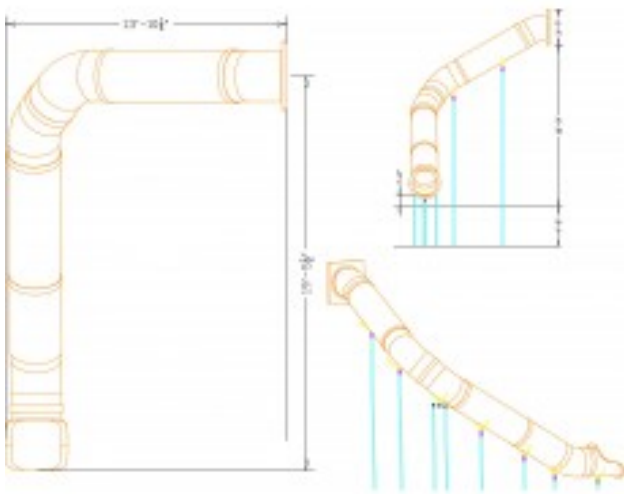

# 30 Inch Diameter 16 foot deck height Slide Curved Left or Right \$12,134.00

<https://www.dunriteplaygrounds.com/store2/30-Inch-Diameter-16-foot-deck-height-Slide-Curved-Left-or-Right>

## Product Image

---

## Description

---

30 Inch Diameter 16 foot deck height Slide Curved Left or Right