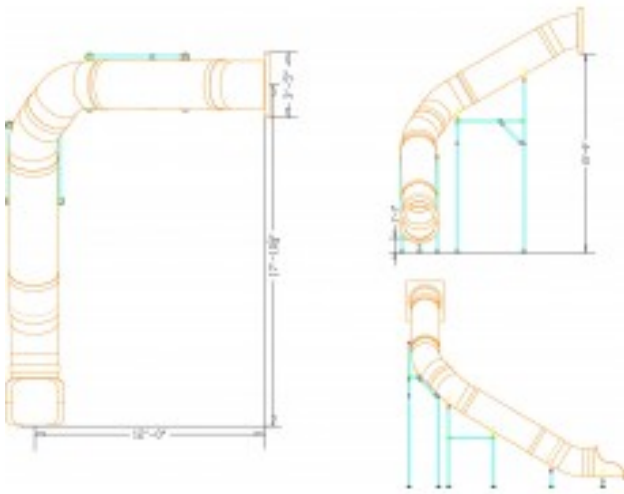

30 Inch Diameter 15 foot deck height Slide Curved Left or Right \$11,975.00

<https://www.dunriteplaygrounds.com/store2/30-Inch-Diameter-15-foot-deck-height-Slide-Curved-Left-or-Right>

Product Image

Description

30 Inch Diameter 15 foot deck height Slide Curved Left or Right