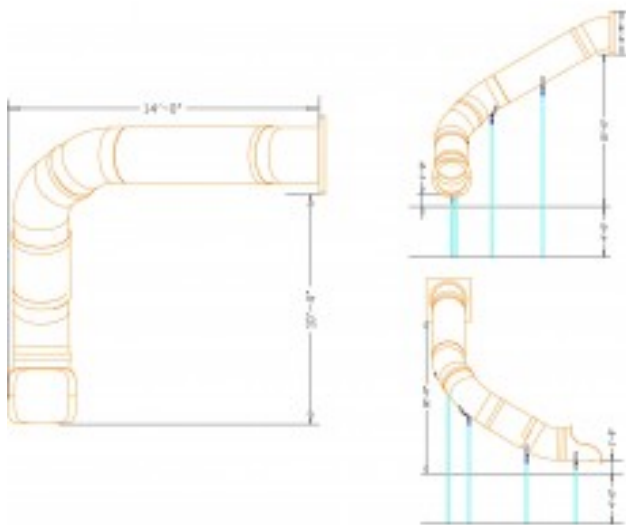

# 30 Inch Diameter 12 foot deck height Slide Curved Left or Right \$10,074.00

<https://www.dunriteplaygrounds.com/store2/30-Inch-Diameter-12-foot-deck-height-Slide-Curved-Left-or-Right>

## Product Image

---

## Description

---

30 Inch Diameter 12 foot deck height Slide Curved Left or Right