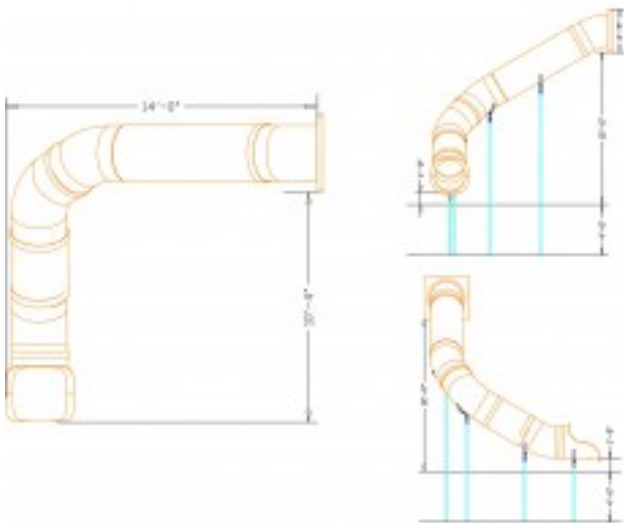

30 Inch Diameter 12 foot deck height Slide Curved Left or Right \$9,151.00

<https://www.dunriteplaygrounds.com/store2/30-Inch-Diameter-12-foot-deck-height-Slide-Curved-Left-or-Right>

Product Image

Description

30 Inch Diameter 12 foot deck height Slide Curved Left or Right