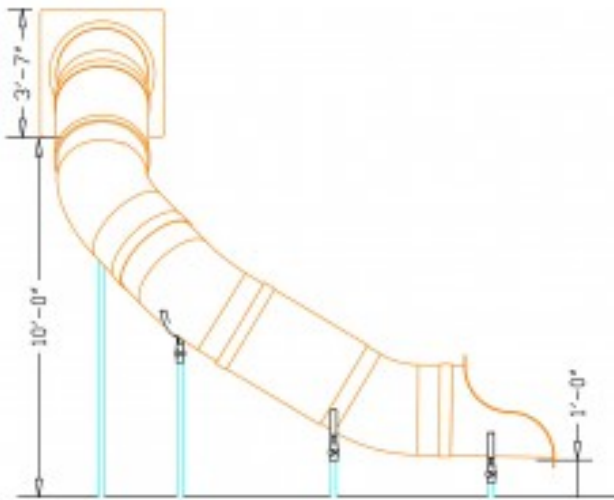

24 Inch Diameter 10 foot deck Tube Slide Curved Left or Right \$7,331.00

<https://www.dunriteplaygrounds.com/store2/24-Inch-Diameter-10-foot-deck-Tube-Slide-Curved-Left-or-Right>

Product Image

Description

24 Inch Diameter 10 foot deck Tube Slide Curved Left or Right