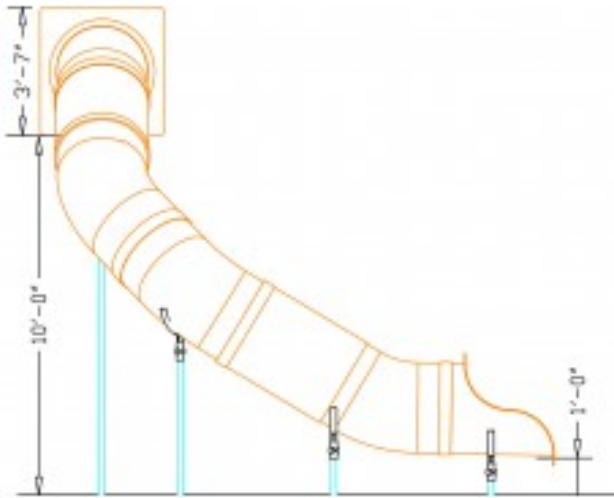

# 24 Inch Diameter 10 foot deck Tube Slide Curved Left or Right \$8,407.00

<https://www.dunriteplaygrounds.com/store2/24-Inch-Diameter-10-foot-deck-Tube-Slide-Curved-Left-or-Right>

## Description

---

24 Inch Diameter 10 foot deck Tube Slide Curved Left or Right