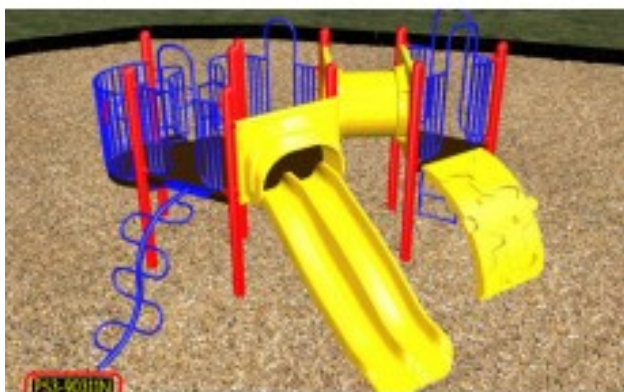

# Adventure Playground Equipment Model PS3-90311

<https://www.dunriteplaygrounds.com/store2/864-PS3-90311-Adventure-Playground-Equipment-Model-PS3-90311>

## Product Image

---

## Description

---

Adventure Play Series Model PS3-90311

This model has color options! Visit our [COLORS](#) page for information.