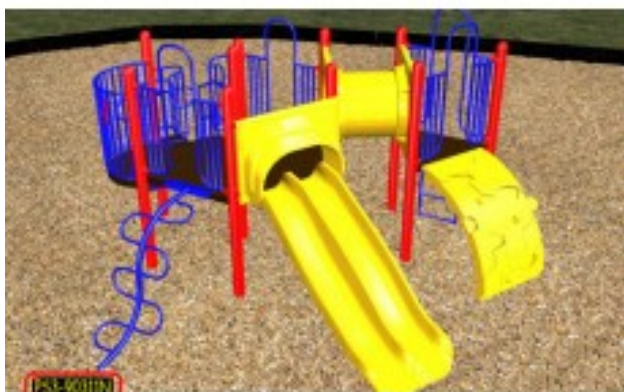

Adventure Playground Equipment Model PS3-90311

<https://www.dunriteplaygrounds.com/store2/864-PS3-90311-Adventure-Playground-Equipment-Model-PS3-90311>

Product Image

Description

Adventure Play Series Model PS3-90311

This model has color options! Visit our [COLORS](#) page for information.