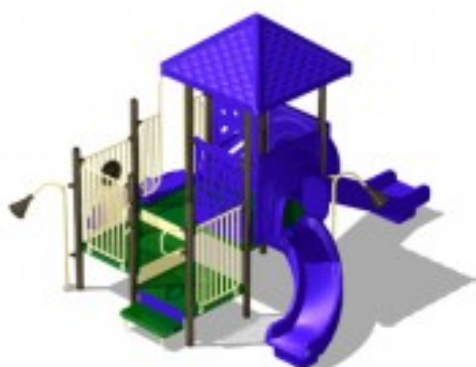

# Adventure Playground Equipment Model PS3-90304

<https://www.dunriteplaygrounds.com/store2/861-PS3-90304-Adventure-Playground-Equipment-Model-PS3-90304>

## Description

---

Adventure Play Series Model PS3-90304

This model has color options! Visit our [COLORS](#) page for information.