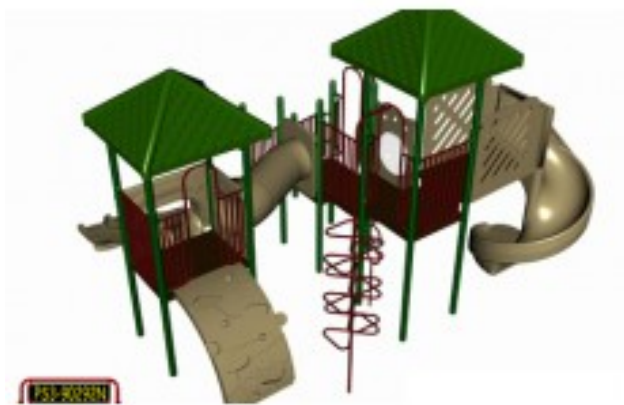

# Adventure Playground Equipment Model PS3-90292

<https://www.dunriteplaygrounds.com/store2/856-PS3-90292-Adventure-Playground-Equipment-Model-PS3-90292>

## Product Image

---

## Description

---

Adventure Play Series Model PS3-90292

This model has color options! Visit our [COLORS](#) page for information.