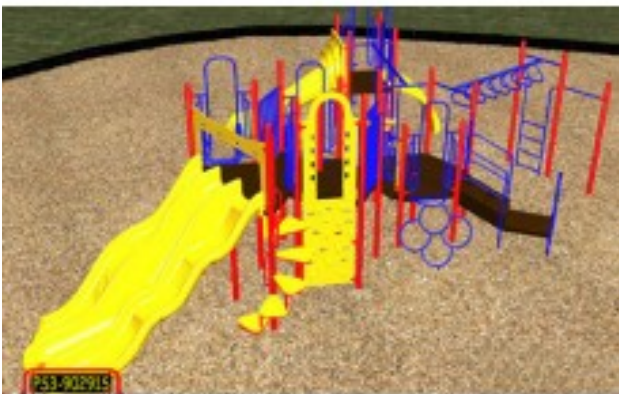

Adventure Playground Equipment Model PS3-90291

<https://www.dunriteplaygrounds.com/store2/855-PS3-90291-Adventure-Playground-Equipment-Model-PS3-90291>

Product Image

Description

Adventure Play Series Model PS3-90291

This model has color options! Visit our [COLORS](#) page for information.