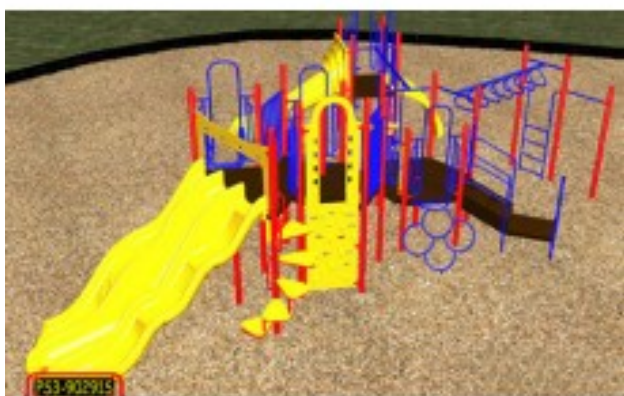

Adventure Playground Equipment Model PS3-90291

<https://www.dunriteplaygrounds.com/store2/855-PS3-90291-Adventure-Playground-Equipment-Model-PS3-90291>

Product Image

Description

Adventure Play Series Model PS3-90291

This model has color options! Visit our [COLORS](#) page for information.