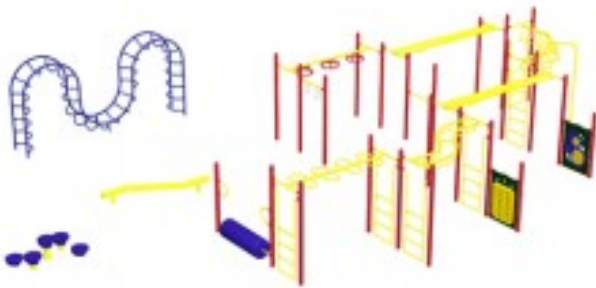

Adventure Playground Equipment Model PS3-90264

<https://www.dunriteplaygrounds.com/store2/839-PS3-90264-Adventure-Playground-Equipment-Model-PS3-90264>

Product Image

Description

Adventure Play Series Model PS3-90264

DOWNLOAD an
Overview 2D
drawing of this
model.

View color
options for this
model

COLORS