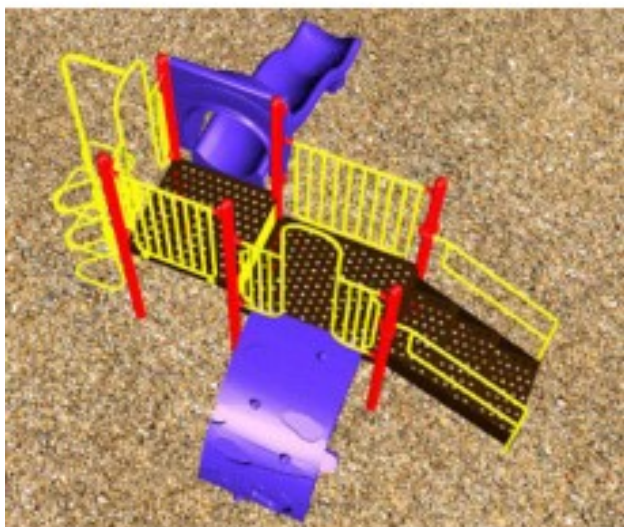

# Adventure Playground Equipment Model PS3-90242

<https://www.dunriteplaygrounds.com/store2/832-PS3-90242-Adventure-Playground-Equipment-Model-PS3-90242>

## Product Image

---

## Description

---

Adventure Play Series Model PS3-90242

This model has color options! Visit our [COLORS](#) page for information.