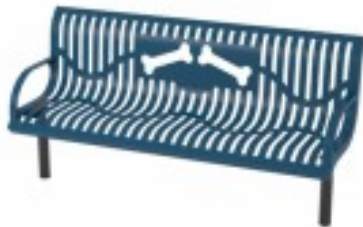

6 foot Classic Wingline Bench Surface Mount Bones Design \$1,521.00

<https://www.dunriteplaygrounds.com/store2/82298-6-foot-Classic-Wingline-Bench-Surface-Mount-Bones-Design>

Product Image

Description

6 foot Classic Wingline Bench Surface Mount Bones Design