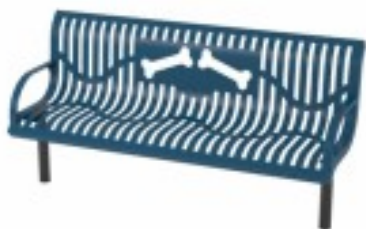

6 foot Classic Wingline Bench Surface Mount Bones Design \$1,484.00

<https://www.dunriteplaygrounds.com/store2/82298-6-foot-Classic-Wingline-Bench-Surface-Mount-Bones-Design>

Product Image

Description

6 foot Classic Wingline Bench Surface Mount Bones Design