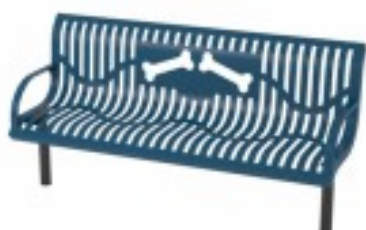

6 foot Classic Wingline Bench In-Ground Mount Bones Design \$1,484.00

<https://www.dunriteplaygrounds.com/store2/82297-6-foot-Classic-Wingline-Bench-In-Ground-Mount-Bones-Design>

Product Image

Description

6 foot Classic Wingline Bench In-Ground Mount Bones Design