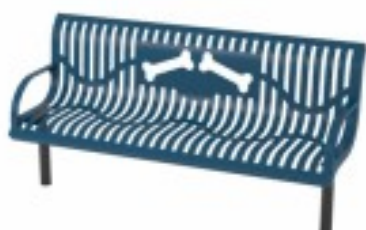

6 foot Classic Wingline Bench In-Ground Mount Bones Design \$1,521.00

<https://www.dunriteplaygrounds.com/store2/82297-6-foot-Classic-Wingline-Bench-In-Ground-Mount-Bones-Design>

Product Image

Description

6 foot Classic Wingline Bench In-Ground Mount Bones Design