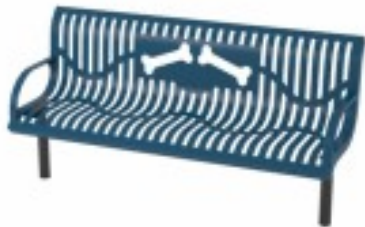

6 foot Classic Wingline Bench Portable Bones Design \$1,545.00

<https://www.dunriteplaygrounds.com/store2/82294-6-foot-Classic-Wingline-Bench-Portable-Bones-Design>

Product Image

Description

6 foot Classic Wingline Bench Portable Bones Design