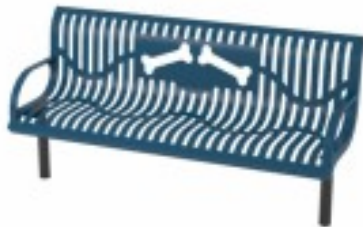

# 6 foot Classic Wingline Bench Portable Bones Design \$1,507.00

<https://www.dunriteplaygrounds.com/store2/82294-6-foot-Classic-Wingline-Bench-Portable-Bones-Design>

## Description

---

6 foot Classic Wingline Bench Portable Bones Design