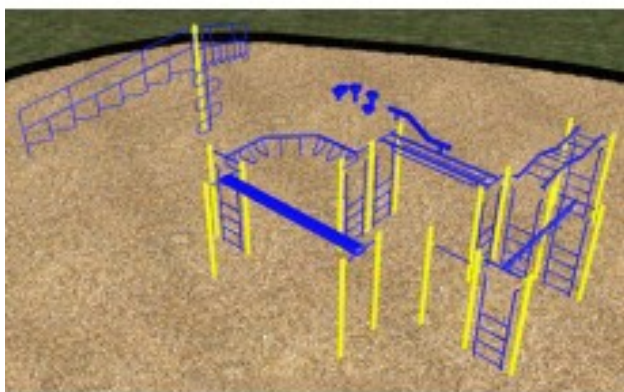

Adventure Playground Equipment Model PS3-90194

<https://www.dunriteplaygrounds.com/store2/819-PS3-90194-Adventure-Playground-Equipment-Model-PS3-90194>

Product Image

Description

Adventure Play Series Model PS3-90194

This model has color options! Visit our [COLORS](#) page for information.