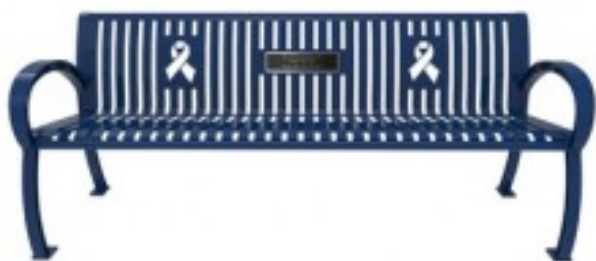

6 foot WILMINGTON BENCH With BACK PLAQUE ONLY SLAT PC \$2,294.00

<https://www.dunriteplaygrounds.com/store2/80256-6-foot-WILMINGTON-BENCH-With-BACK-PLAQUE-ONLY-SLAT-PC>

Product Image

Description

6 foot WILMINGTON BENCH With BACK PLAQUE ONLY SLAT PC