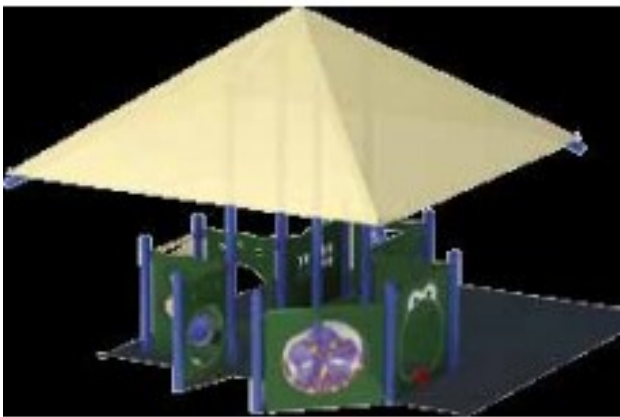

Adventure Playground Equipment Model PS3-29164

<https://www.dunriteplaygrounds.com/store2/801-PS3-29164-Adventure-Playground-Equipment-Model-PS3-29164>

Product Image

Description

Adventure Series Playground Structure PS3-29164

Features 10 panels that encourage imaginative and interactive play: Bubble, Gear, Abacus, Crawl Thru, Window with Seat, Store Front, Kitchen, Puppet, Frog Crawl and Ball Turn. Includes a 12 foot x 12 foot overhead shade canopy!

Age Group	0-2
Child Capacity	12
Actual Size	11x9
ASTM Use Zone	23x21
Weight (lbs)	1197