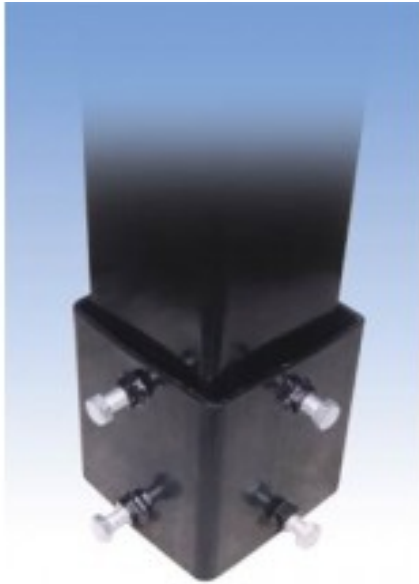

# FT16 Ground Sleeve 4 inch posts \$284.00

<https://www.dunriteplaygrounds.com/store2/7437-FT16-FT16-Ground-Sleeve-4-inch-posts>

## Description

---

Ground sleeve for 4 inch direct bury posts  
Makes post removal easy  
Sleeve cements in place and post fits inside  
Post secures inside sleeve via eight tension bolts  
Sleeve buries 36 inch below playing surface  
Allows for perfect post level