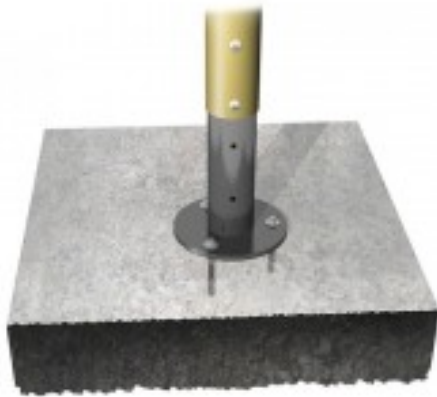

Crawl Tunnel Inground mount kit \$134.55

<https://www.dunriteplaygrounds.com/store2/74365-Crawl-Tunnel-Inground-mount-kit>

Product Image

Description

Crawl Tunnel Inground mount kit