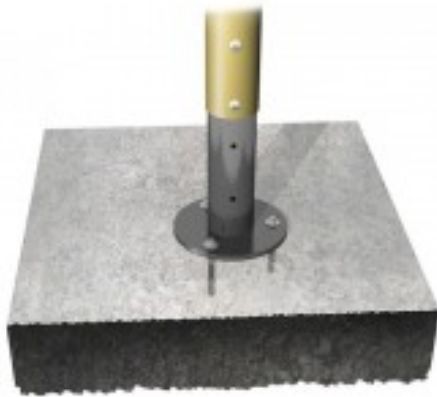

Crawl Tunnel Inground mount kit \$130.00

<https://www.dunriteplaygrounds.com/store2/74365-Crawl-Tunnel-Inground-mount-kit>

Product Image

Description

Crawl Tunnel Inground mount kit