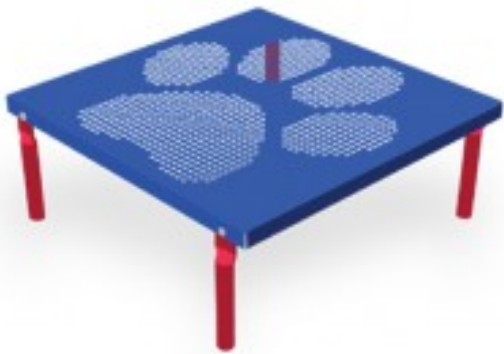

PAWS TABLE INGROUND \$1,272.00

<https://www.dunriteplaygrounds.com/store2/74175-PAWS-TABLE-INGROUND>

Product Image

Description

PAWS TABLE INGROUND