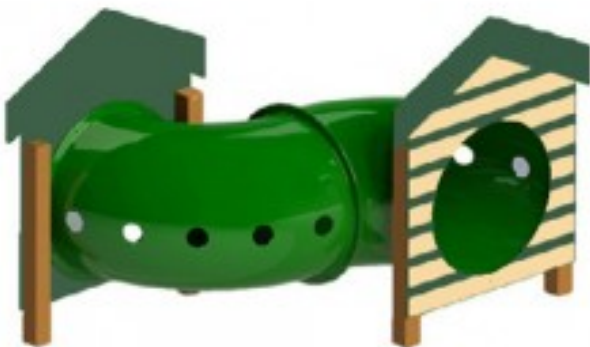

Recycled Curved Tunnel with Dog House Surface Mount \$4,696.00

<https://www.dunriteplaygrounds.com/store2/74101-Recycled-Curved-Tunnel-with-Dog-House-Surface-Mount>

Product Image

Description

Recycled Curved Tunnel with Dog House Surface Mount