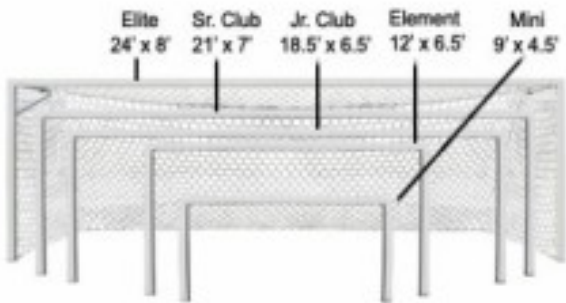

# 24 foot x 8 foot Semi-Permanent 128 Goal Pair \$8,257.00

<https://www.dunriteplaygrounds.com/store2/7242-Golden-Goal-Elite-SP-24-footX8-foot-Semi-Permanent-128-Goal-Pair>

## Product Image

---

## Description

---

24 foot X8 foot Semi-Permanent 128 Goal (Pair)