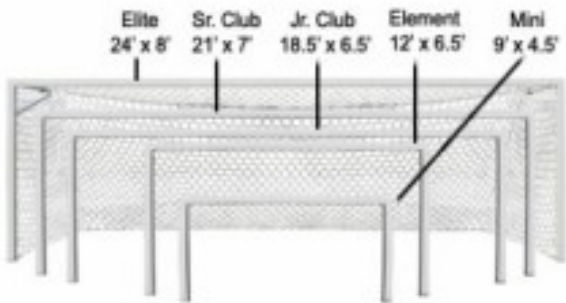

12 foot X6.5 foot Semi-Permanent 128 Goal Pair \$7,621.00

<https://www.dunriteplaygrounds.com/store2/7191-GoldenGoal44Element-SP-12-foot-X65-foot-Semi-Permanent-128-Goal-Pair>

Product Image

Description

12 foot X6.5 foot Semi-Permanent 128 Goal (Pair)