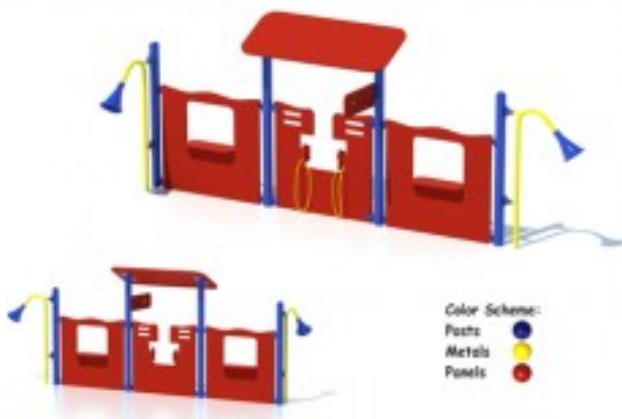

# Adventure Playground Equipment Model PS3-26835 Deluxe Gas Station \$7,244.00

<https://www.dunriteplaygrounds.com/store2/718-PS3-26835-Adventure-Playground-Equipment-Model-PS3-26835>

## Product Image

## Description

Adventure Play Series Model PS3-26835

**DOWNLOAD** an  
**Overview 2D**  
drawing of this  
model.

**View color**  
options for this  
model

**COLORS**