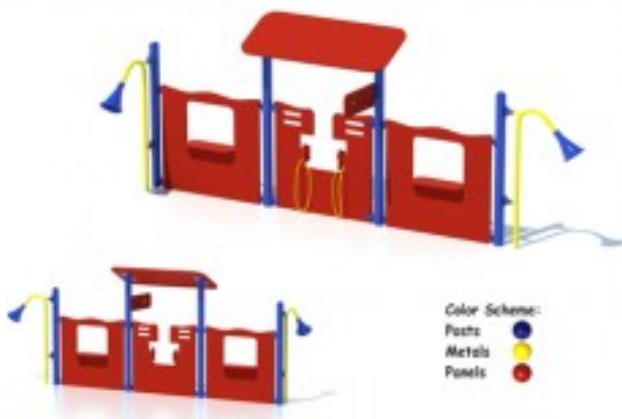

Adventure Playground Equipment Model PS3-26835 Deluxe Gas Station \$7,441.00

<https://www.dunriteplaygrounds.com/store2/718-PS3-26835-Adventure-Playground-Equipment-Model-PS3-26835>

Product Image

Description

Adventure Play Series Model PS3-26835

DOWNLOAD an
Overview 2D
drawing of this
model.

View color
options for this
model

COLORS