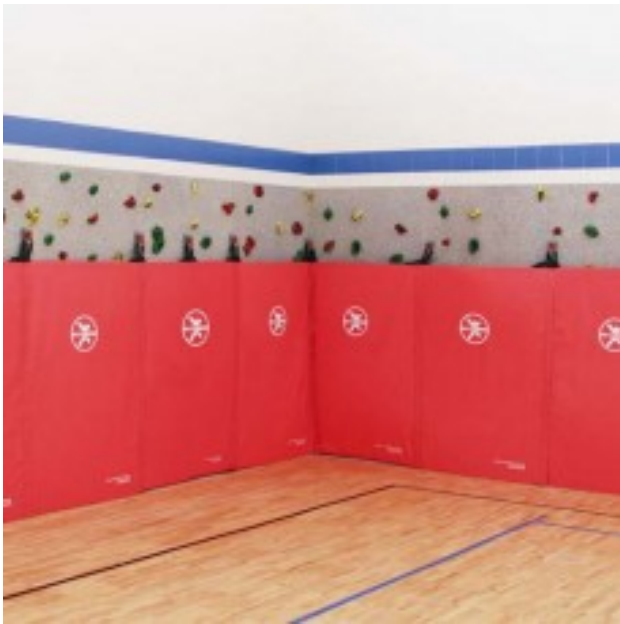

Cordless Mat Locking System 3 inch Mat 6x40

<https://www.dunriteplaygrounds.com/store2/71406-Cordless-Mat-Locking-System-3-inch-Mat-6x40>

Product Image

Description

Provide a comfortable landing surface and prevent the unauthorized use of your climbing wall with the easy-to-use Cordless Mat Locking® System. To “close” the climbing wall, simply push mats against the climbing wall and hang the nylon webbing loops on th