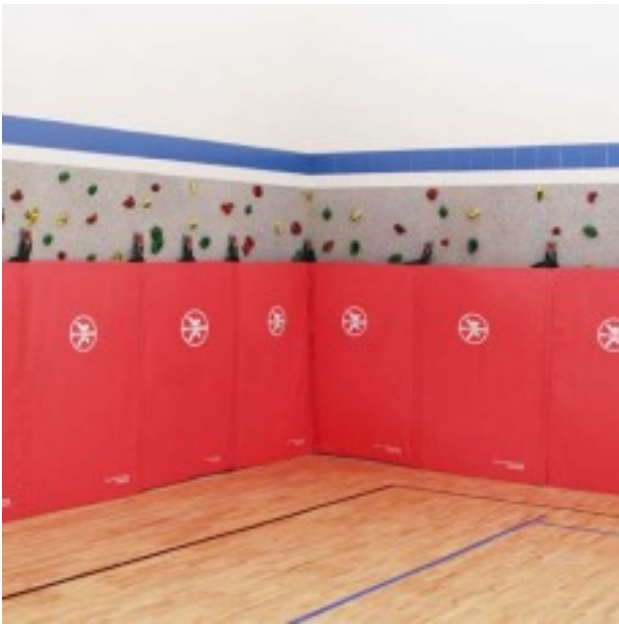

Cordless Mat Locking System 3 inch Mat 6x20

<https://www.dunriteplaygrounds.com/store2/71405-Cordless-Mat-Locking-System-3-inch-Mat-6x20>

Product Image

Description

Provide a comfortable landing surface and prevent the unauthorized use of your climbing wall with the easy-to-use Cordless Mat Locking® System. To “close” the climbing wall, simply push mats against the climbing wall and hang the nylon webbing loops on th