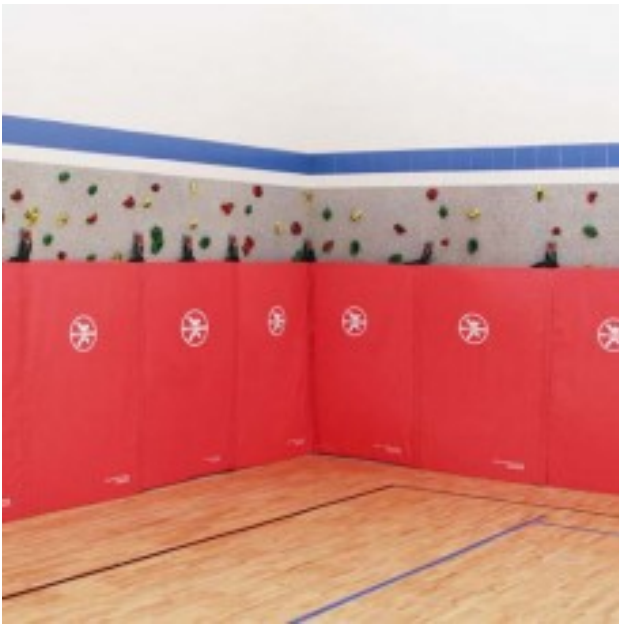

Cordless Mat Locking System 3 inch Mat 6x4

<https://www.dunriteplaygrounds.com/store2/71404-Cordless-Mat-Locking-System-3-inch-Mat-6x4>

Product Image

Description

Provide a comfortable landing surface and prevent the unauthorized use of your climbing wall with the easy-to-use Cordless Mat Locking® System. To “close” the climbing wall, simply push mats against the climbing wall and hang the nylon webbing loops on th