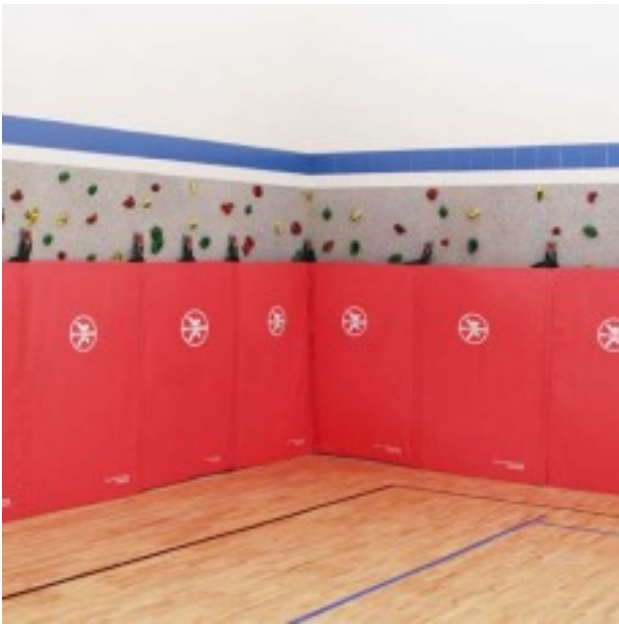

Cordless Mat Locking System 2 inch Mat 6x40

<https://www.dunriteplaygrounds.com/store2/71403-Cordless-Mat-Locking-System-2-inch-Mat-6x40>

Product Image

Description

Provide a comfortable landing surface and prevent the unauthorized use of your climbing wall with the easy-to-use Cordless Mat Locking® System. To “close” the climbing wall, simply push mats against the climbing wall and hang the nylon webbing loops on th