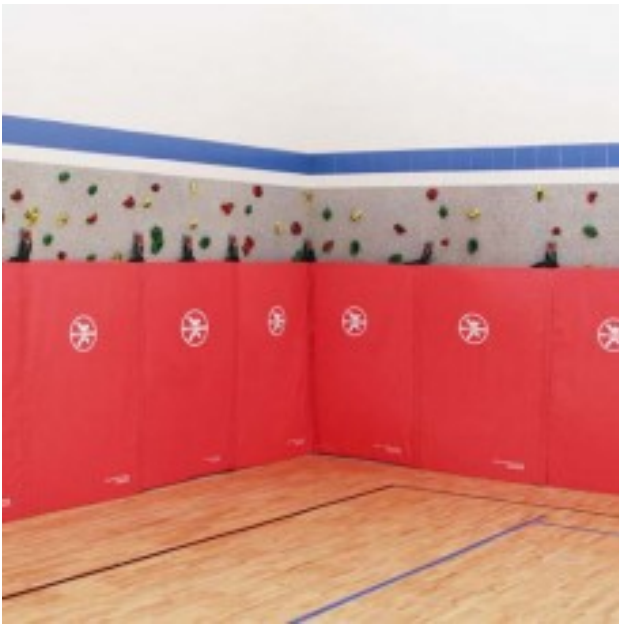

Cordless Mat Locking System 2 inch Mat 6x20

<https://www.dunriteplaygrounds.com/store2/71402-Cordless-Mat-Locking-System-2-inch-Mat-6x20>

Product Image

Description

Provide a comfortable landing surface and prevent the unauthorized use of your climbing wall with the easy-to-use Cordless Mat Locking® System. To “close” the climbing wall, simply push mats against the climbing wall and hang the nylon webbing loops on th