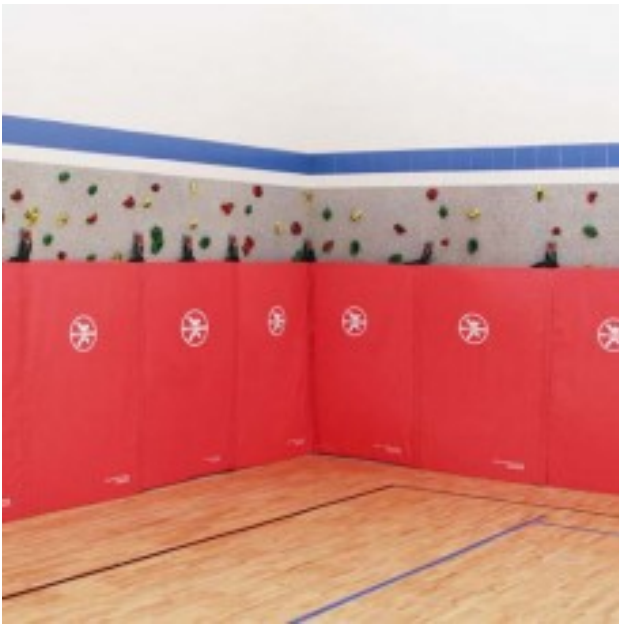

## Description

---

Provide a comfortable landing surface and prevent the unauthorized use of your climbing wall with the easy-to-use Cordless Mat Locking® System. To “close” the climbing wall, simply push mats against the climbing wall and hang the nylon webbing loops on th