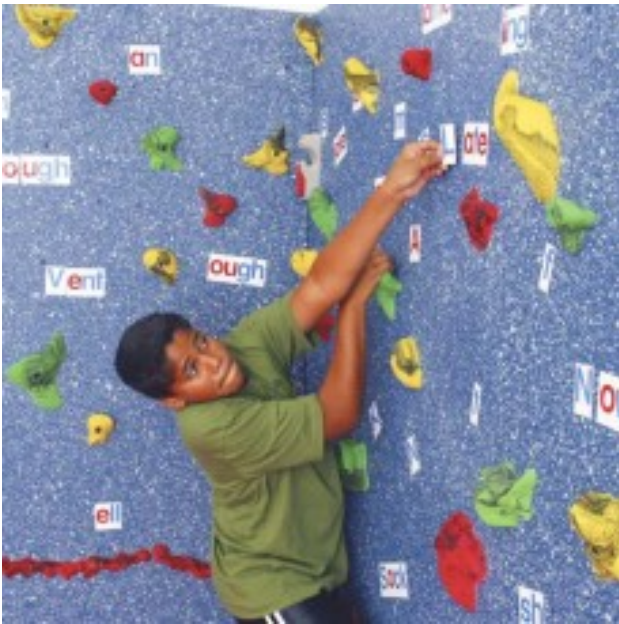

Magna Traverse Wall 10x40 Package with 3 inch Mats

<https://www.dunriteplaygrounds.com/store2/71322-Magna-Traverse-Wall-10x40-Package-with-3-inch-Mats>

Product Image

Description

It's all in the name with the Magna® Climbing Wall. This "magnetic climbing wall" lets you place, remove and arrange magnets while you climb. It's a truly interactive experience! Play climbing wall games and mark routes. Learn math fact or spelling words