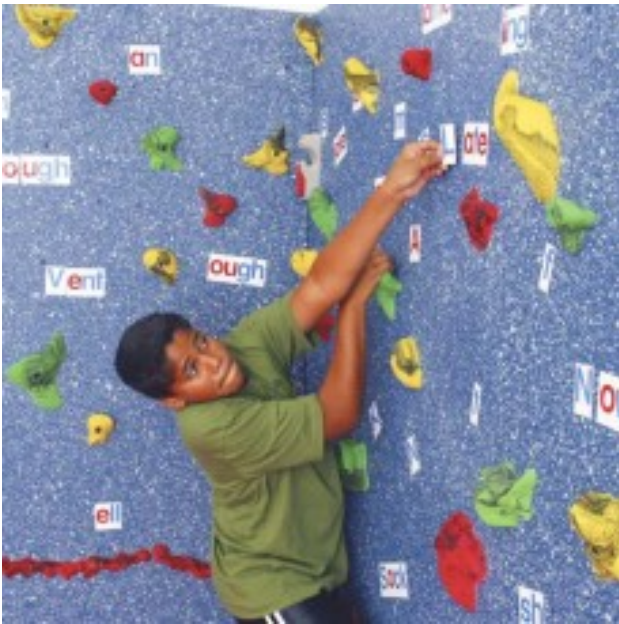

Magna Traverse Wall 10x20 Package with 3 inch Mats

<https://www.dunriteplaygrounds.com/store2/71321-Magna-Traverse-Wall-10x20-Package-with-3-inch-Mats>

Product Image

Description

It's all in the name with the Magna® Climbing Wall. This "magnetic climbing wall" lets you place, remove and arrange magnets while you climb. It's a truly interactive experience! Play climbing wall games and mark routes. Learn math fact or spelling words