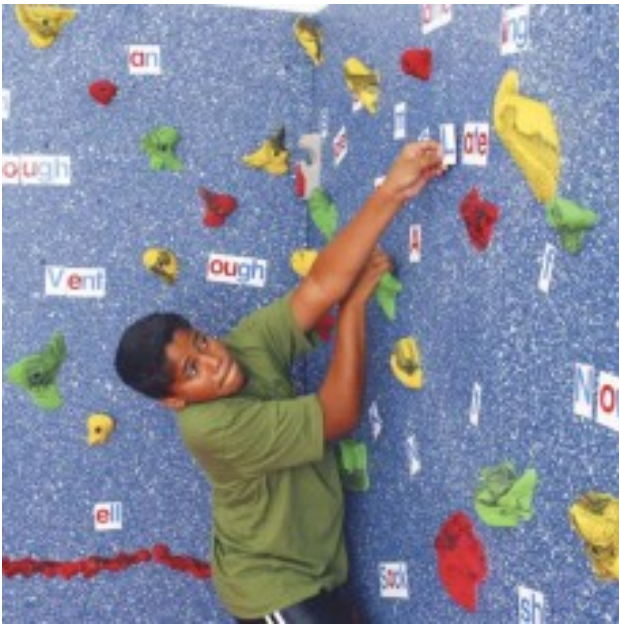

Magna Traverse Wall 10x4 Package with 3 inch Mats

<https://www.dunriteplaygrounds.com/store2/71320-Magna-Traverse-Wall-10x4-Package-with-3-inch-Mats>

Product Image

Description

It's all in the name with the Magna® Climbing Wall. This "magnetic climbing wall" lets you place, remove and arrange magnets while you climb. It's a truly interactive experience! Play climbing wall games and mark routes. Learn math fact or spelling words